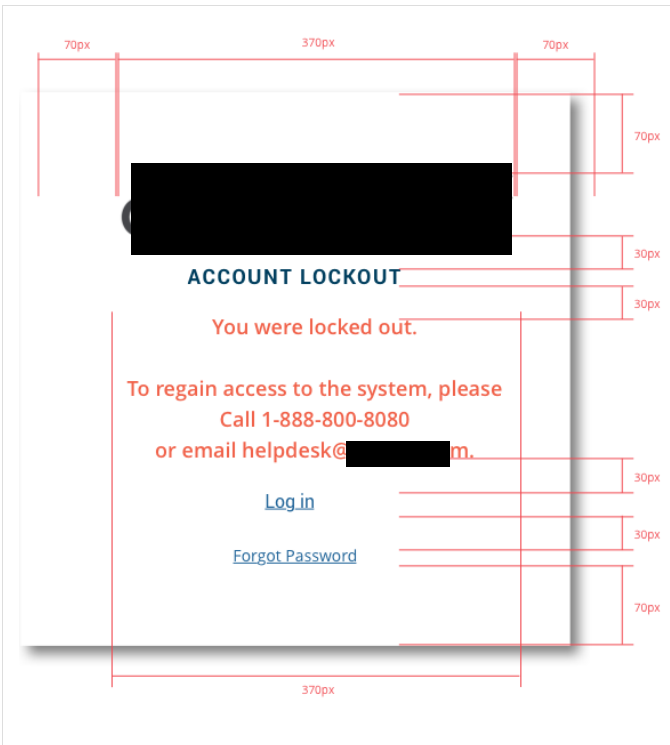

Static Login Page | UX Specs (Desktop only)

Login White Card:

background:#ffffff;
box-shadow:8px 8px 0 rgba(0,0,0,0.50);
padding: 70px;

Vertically and horizontally centered

Login fields:

border-bottom: 2px solid #9b9b9b;
width:300px;
height:45px;
padding-bottom: 10px;
text-align:center;
margin-top: 40px;

Login fields error:

color: #F14B52;
border-bottom: 2px solid #F14B52;

Login Button:

UX Style Guide#MAINACTIONBUTTONS

Login Error Message Box:

background:#f1634b;
width:300px;
height:40px;
font-family:OpenSans-Semibold;
font-size:16px;
color:#ffffff;
text-align:center;
padding: 12px;

Login Forgot Username/Password links:

font-size:14px;
text-align:center;

Links separator:

color:#9B9B9B;
margin: 10px;

Load Screen.jpg.zip

Login Screens Background Image